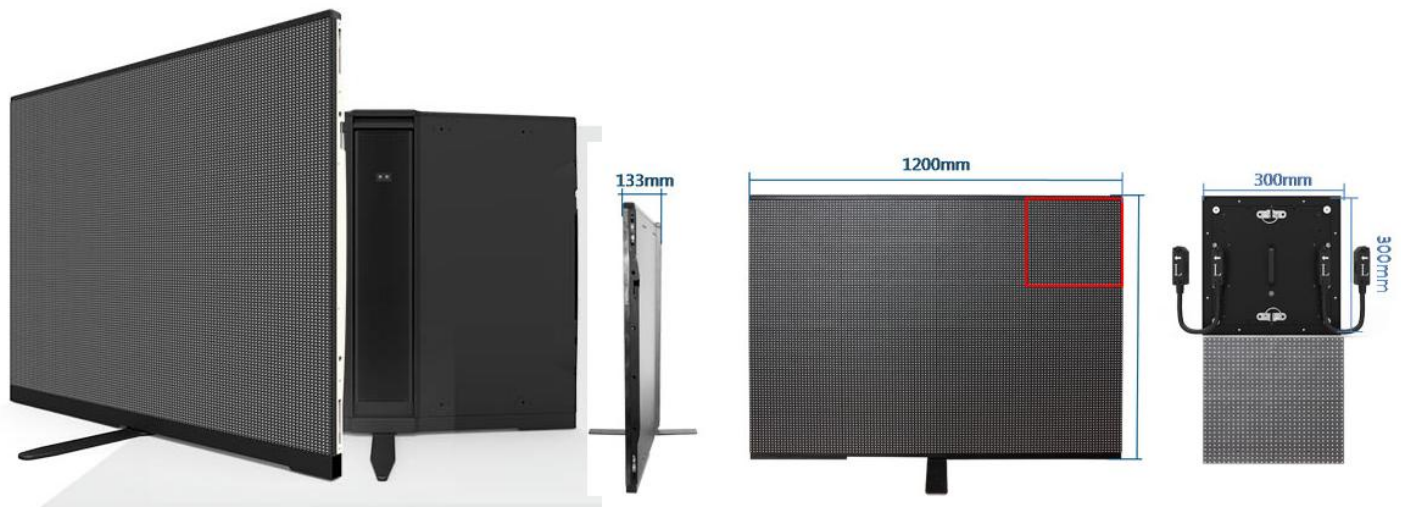

PV10

PV10 Sports Perimeter outdoor LED Display

It totally meets UEFA stadium standard requirement, TUV-EMC certificated, widely used in different sport events

Safety

The module masks and rubber gasket effectively prevent athletes from being injured by unexpected bump and hit.

The DLG PV10 Perimeter is a modular rugged outdoor LED tile that provides powerful imagery in combination with 24/7 reliability and a low cost of ownership. With less power consumption and a lighter weight than similar products, the PV10 Perimeter is a perfect fit for digital signage and sports applications.

Technical specifications Parameter

PV10 P

Physical Parameter	Pixel Configuration	SMD2727
	Pixel Pitch (mm)	10
	Module Resolution	30x30
	Pixel density (pixels/sq.m.)	10000
	Cabinet Dimensions (LxWxH)/ (mm)	1200x900x125
	Module Dimensions (LxWxH)/ (mm)	300x300X19
	Panel material	Aluminum
	Cabinet weight (kg/panel)	45
	Module weight (kg/panel)	Oca.33
	Electronic Parameter	Color Grayscale (Bit)
Gray Scale per Color (level)		4096-65536
Refresh Rate (Hz)		3840
Driving Type		1.Şub
Signal Transmission Distance (m)		CAT5 cable: < 100 m; Single mode fiber: < 10 km
Optical Parameter	Brightness (nit)	6500
	Optimal Horizontal Viewing Angle (°)	160
	Optimal Vertical Viewing Angle (°)	140
Electrical Parameter	AC Input Voltage (V)	AC: 100V~240V
	AC Input Power Maximum Value (W/m ²)	648
	AC Input Power Typical Value (W/m ²)	216
Circumstance Parameter	Storage Temperature (°C)	-100
	Working Temperature (°C)	-70
	IP rating (Front/Rear)	IP65/IP54
	Storage Humidity (RH)	10%~90% non-condensing
	Working Humidity (RH)	10%~90% non-condensing
	Lifetime Typical Value (hrs)	≥100000
Installation Type	Cabinet installation type	fix

Webpage Control

Wireless remote control

Multiple Video Inputs

1×DP1.2

1×HDMI2.0

2×Dual DVI

Real 4K

4K UHD resolution with 4096×2160@60Hz, Maximum width up to 8K